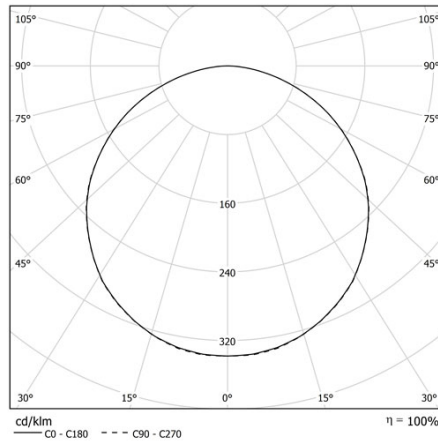

ONE RING PG

Decorative technical element with various diameters, direct emission. UGR<22

CODE		FLUX	SIZE	CERTIFICATIONS
17PG58K4	58W 4000K	6216lm	1140mm	   

Optics

Satin methacrylate diffuser for homogeneous emission UGR<22.