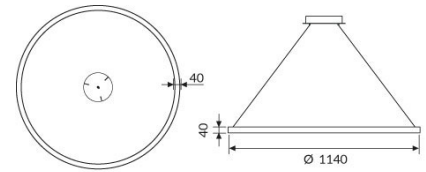

ONE RING PG

Decorative technical element with various diameters, direct emission. UGR<22

CODE		FLUX	SIZE	CERTIFICATIONS
17PG58K4	58W 4000K	6216lm	1140mm	   

Optics

Satin methacrylate diffuser for homogeneous emission UGR<22.